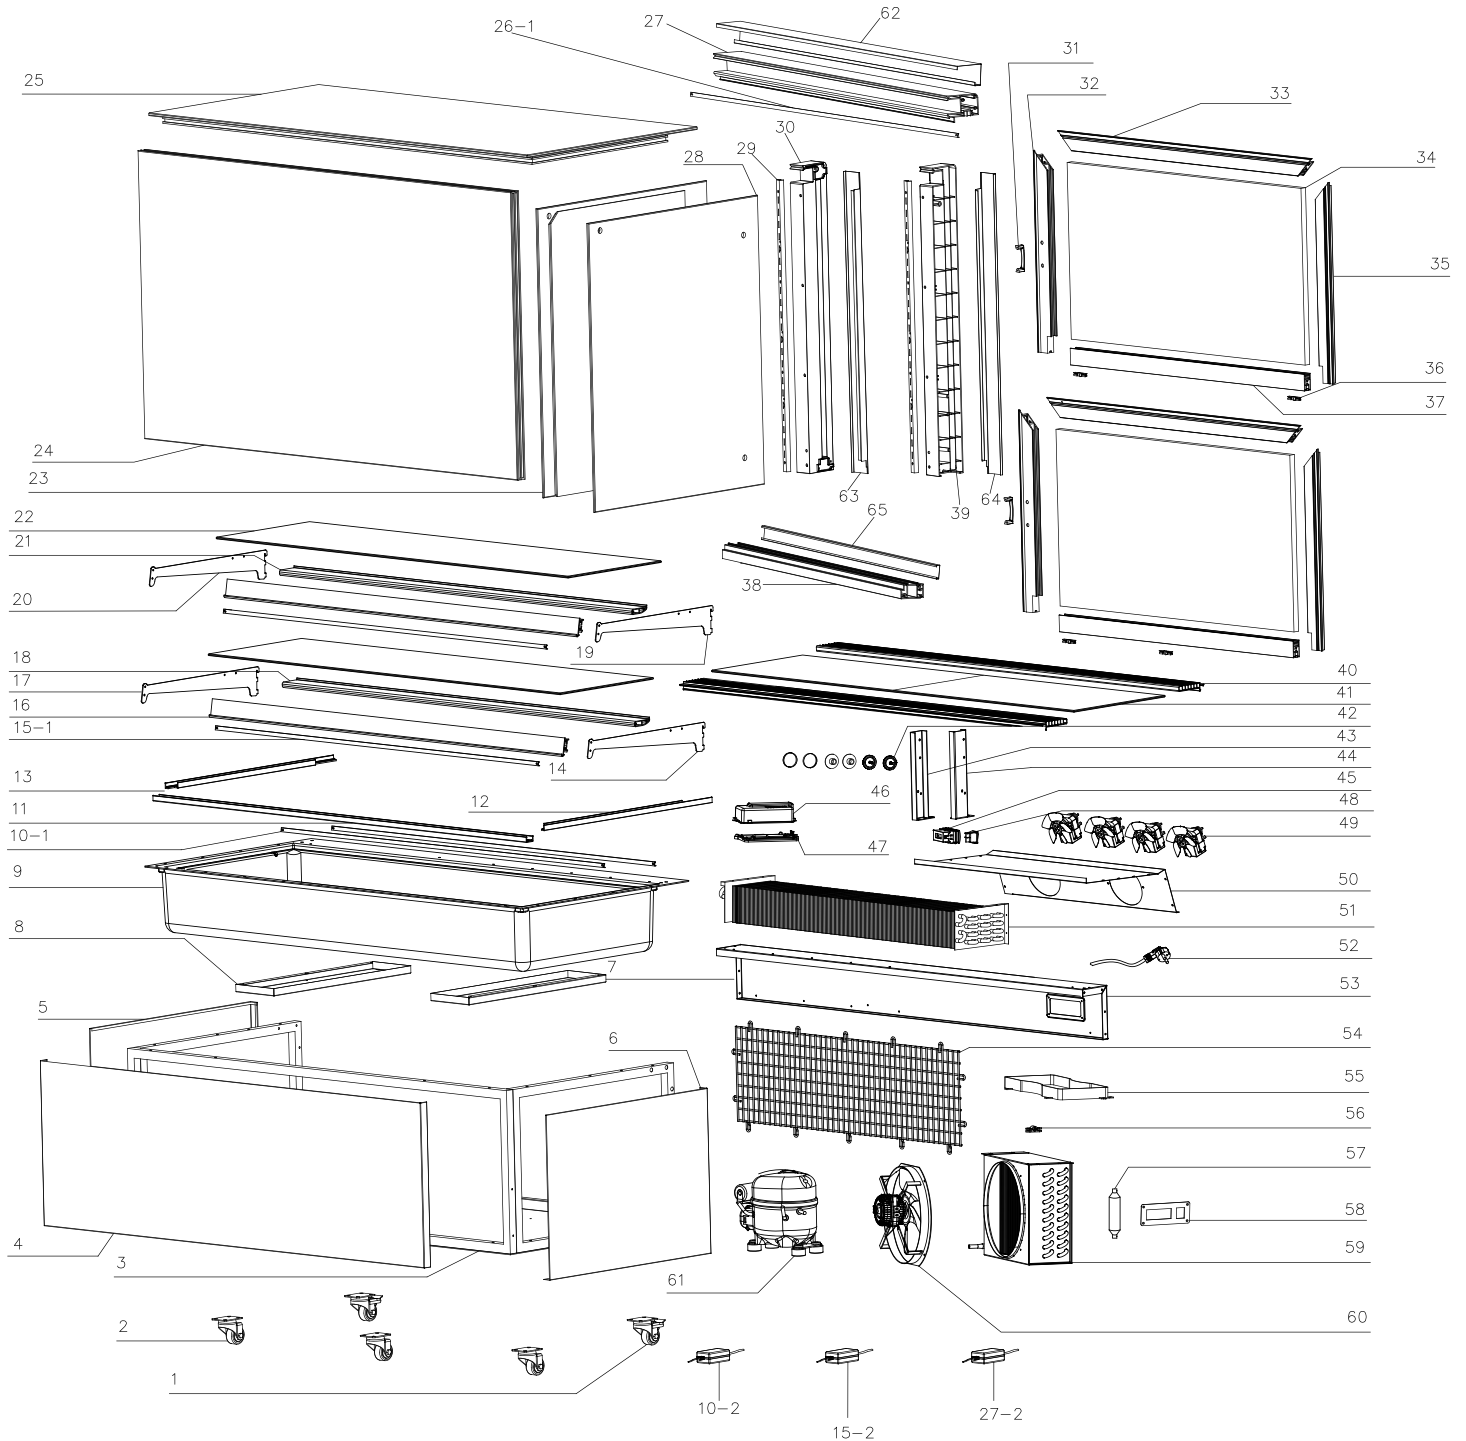

Parts Breakdown

Model RS-CN-0471-S 44384

Parts Breakdown

Model RS-CN-0471-S 44384

Item No.	Description	Position	Item No.	Description	Position	Item No.	Description	Position
71042	Rear Swivel Castor with Brake for 44384	1	68239	Glass Shelf for Top or Middle for 44384	22	68195	Pole Fixer Right for 44384	44
79763	Swivel Front Castor without Brake for 44384	2	68200	Left Glass for 44384	23	71123	Digital Control for 44384	45
68228	Base for 44384	3	AM037	Front Glass for 44384	24	71079	Thermostat Lid for 44384	46
68229	Front Cover for 44384	4	AK214	Top Glass for 44384	25	71082	Thermostat Base for 44384	47
68167	Left Cover for 44384	5	68242	Top LED for 44384	26-1	68196	Switch for 44384	48
68164	Right Cover for 44384	6	68243	Top Frame for 44384	27	71081	Evaporator Motor for 44384	49
68231	Right Blister Barrel Fixing Plate for 44384	7	AK209	5 LED Driver for 44384	27-2	68227	Evaporator Cover for 44384	50
68230	Left Blister Barrel Fixing Plate for 44384	8	68205	Right Glass for 44384	28	71127	Evaporator for 44384	51
68232	Evaporator Insulation for 44384	9	68185	Shelf Holder for 44384	29	AK205	Power Cord for 44384	52
68208	Bottom LED for 44384	10-1	68184	Left Pole for 44384	30	68249	Rear Frame for 44384	53
AK203	4 LED Driver for 44384	10-2	71110	Door Handle for 44384	31	AM036	Back Grill for 44384	54
68233	Front Glass Fixer for 44384	11	68190	Left Door Frame for 44384	32	71089	Water Tray for 44384	55
68171	Left Glass Fixer for 44384	12	AF514	Top Door Frame for 44384	33	AM025	Power Cord Fixer for 44384	56
68170	Right Glass Fixer for 44384	13	AK210	Door Glass for 44384	34	71083	Dryer Filter for 44384	57
68172	Right Bottom Shelf Holder for 44384	14	68192	Right Door Frame for 44384	35	AM038	Control Panel for 44384	58
68234	Middle LED for 44384	15-1	71114	Door Glide Wheel for 44384	36	68286	Condenser for 44384	59
AG710	4 LED Driver for 44384	15-2	68245	Bottom Door Frame for 44384	37	68287	Condenser Fan Motor for 44384	60
68236	Metal Price Tags for 44384	16	68246	Bottom Frame for 44384	38	68199	Compressor for 44384	61
68211	Left Bottom Shelf Holder for 44384	17	68189	Right Pole for 44384	39	AF512	Top Back Frame for 44384	63
68237	Bottom Glass Shelf for 44384	18	AK211	Air In/Outlet for 44384	40	AF502	Left Back Frame for 44384	64
68175	Right Top Shelf Holder for 44384	19	AK212	Bottom Glass Frame for 44384	41	AF503	Right Back Frame for 44384	65
68177	Left Top Shelf Holder for 44384	20	71121	Screw Cover for 44384	42	AF513	Bottom Back Frame for 44384	66
68238	Metal Shelf Support for 44384	21	68194	Pole Fixer Left for 44384	43			